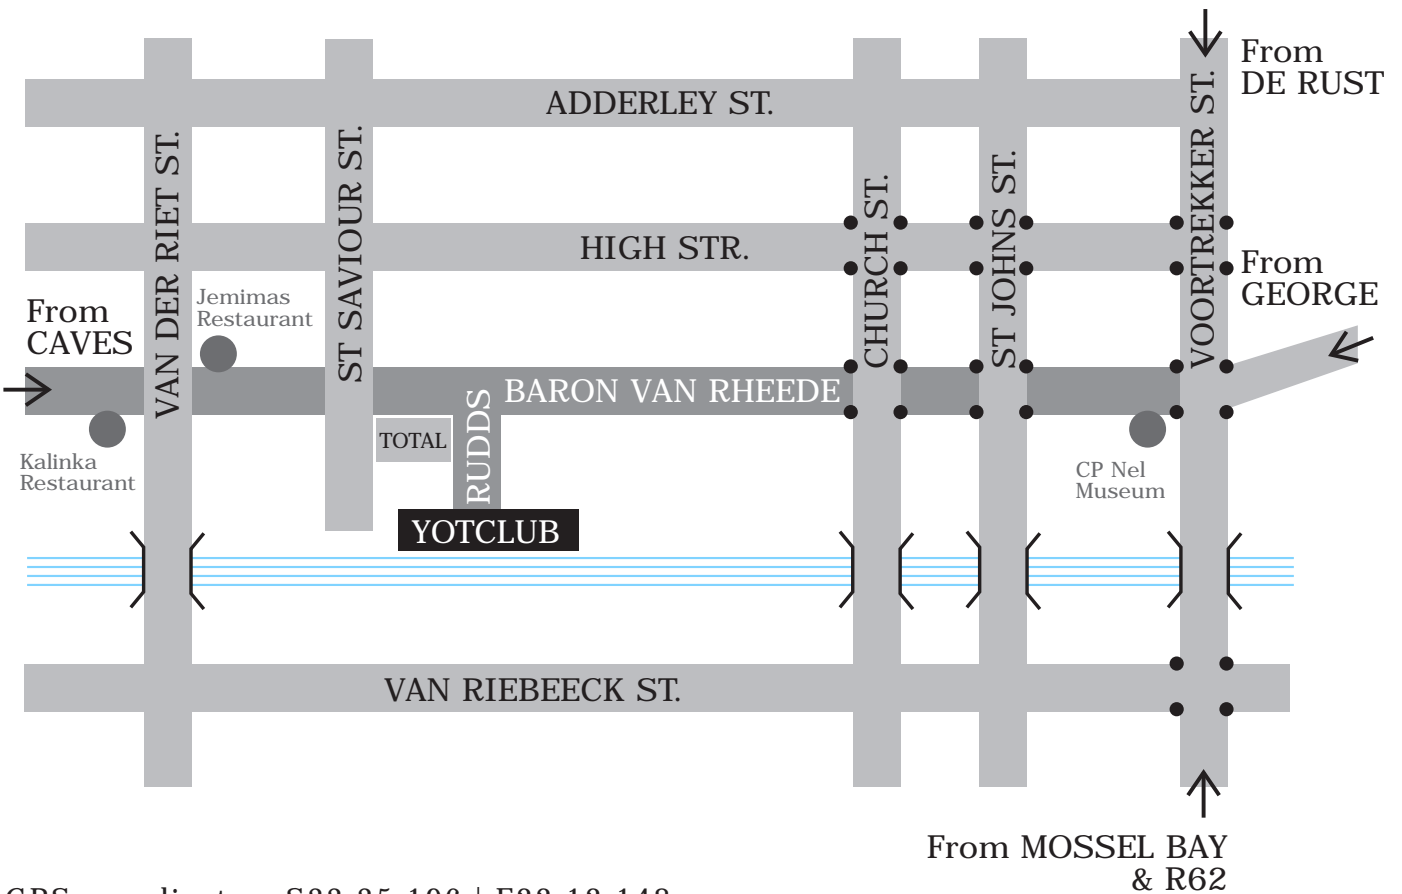

email: yotclub@mweb.co.za

Website: www.gardenroute-yotclub.com

GPS coordinates: S33 35.196 | E22 12.148

Sign posted along Baron van Rheeede St.

100 metres after Church Street traffic lights in the direction of the Cango Caves.